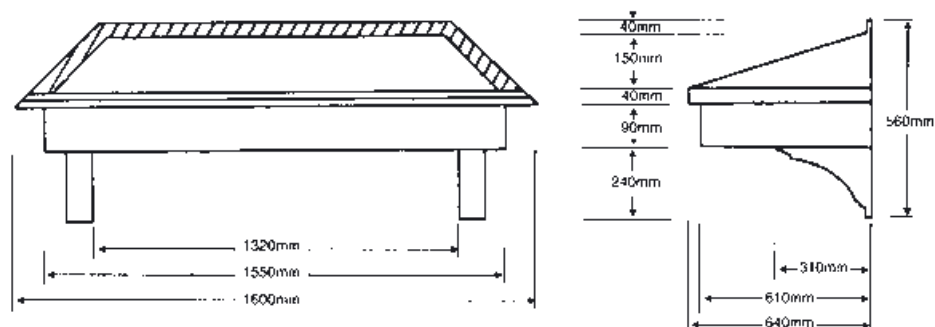

The Rockingham

The Elsdon

The Ilkley

All canopies are supplied with fixing kit and instructions

- Beautiful Moulded Design
- Made in Strong Rigid Fibreglass
- Transforms & Protects any Doorway
- Available in White & Brown
- Fast Easy Installation
- Totally Maintenance Free
- Delivered Approx' 7-14 Days
- Fully Guaranteed