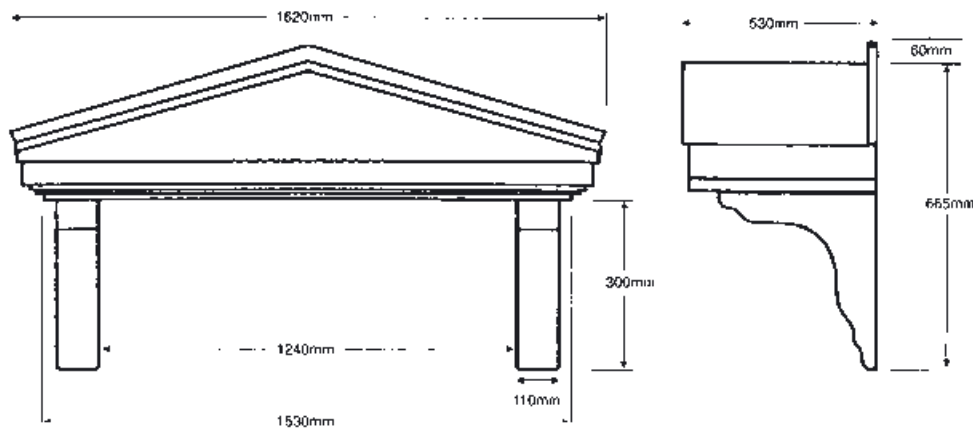

The Rockingham

The Elsdon

The Ilkley

All canopies are supplied with fixing kit and instructions

- Beautiful Moulded Design
- Made in Strong Rigid Fibreglass
- Transforms & Protects any Doorway
- Available in White & Brown
- Fast Easy Installation
- Totally Maintenance Free
- Delivered Approx' 7-14 Days
- Fully Guaranteed