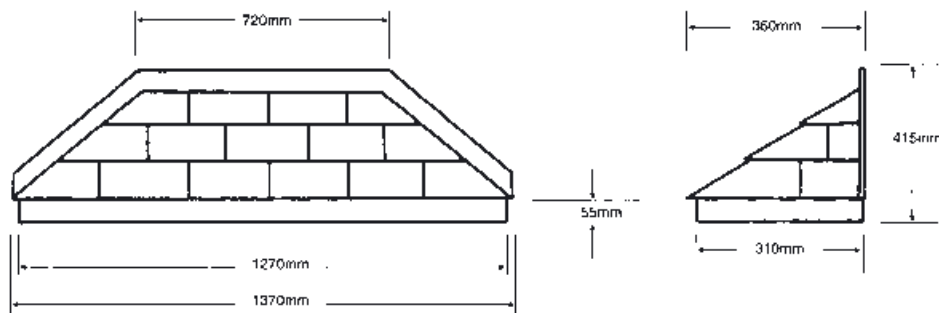

The Rockingham

The Elsdon

The Ilkley

All canopies are supplied with fixing kit and instructions

- Beautiful Moulded Design
- Made in Strong Rigid Fibreglass
- Transforms & Protects any Doorway
- Available in White & Brown
- Fast Easy Installation
- Totally Maintenance Free
- Delivered Approx' 7-14 Days
- Fully Guaranteed