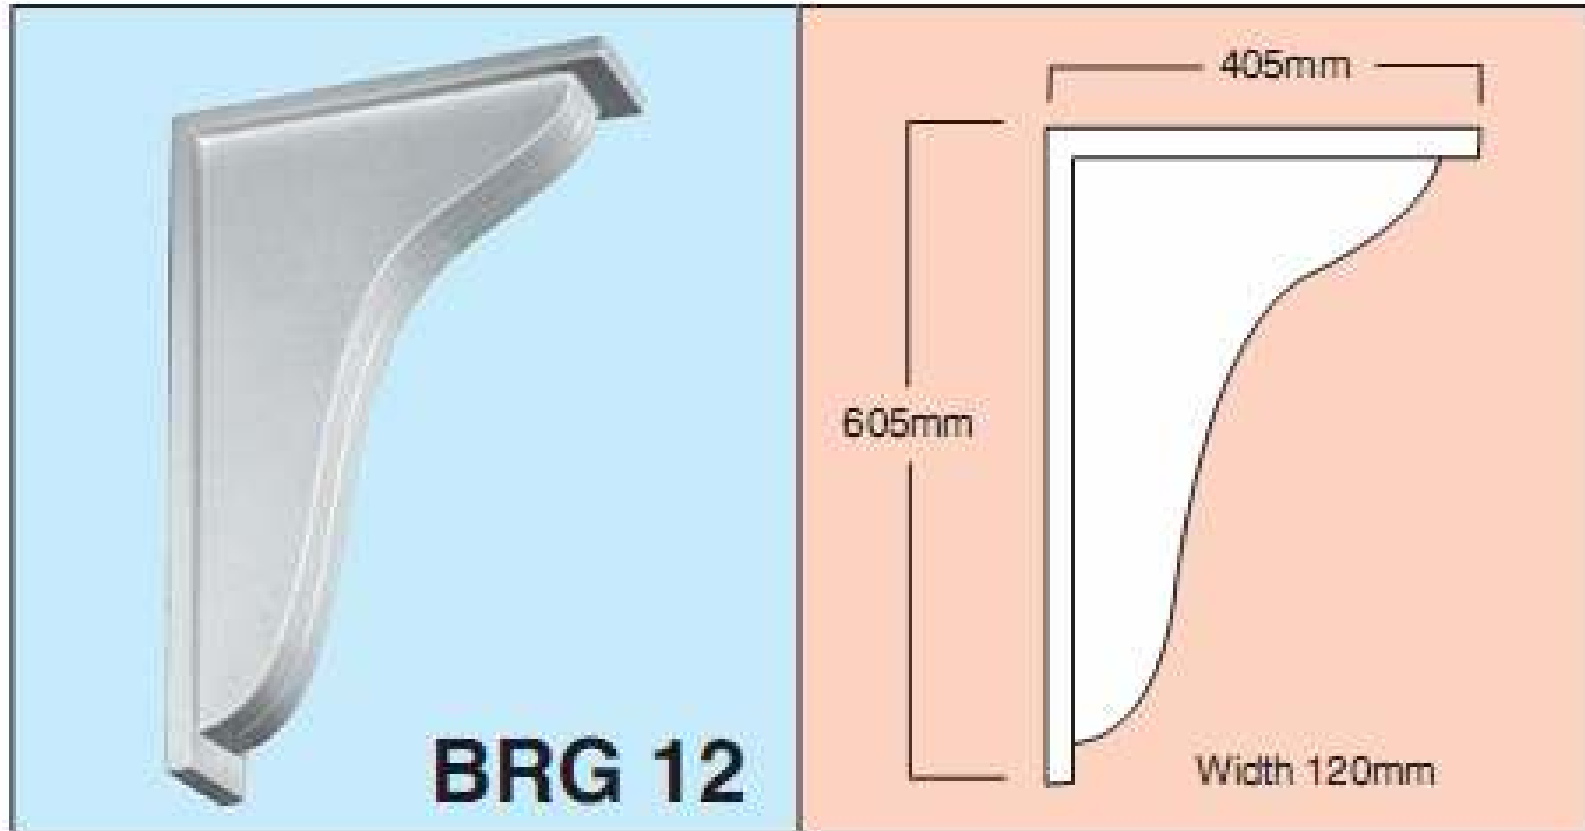

BRG12 Brackets

Available in white or brown smooth GRP