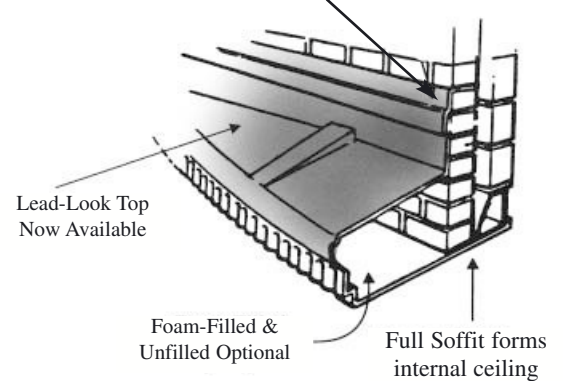

GLASS REINFORCED BOW CANOPIES

*The answer to your fitting problems
All we need is your brickwork opening size.*

**New Lead Look
Flashing Available**

MODEL	DIMENSIONS							PROJECTION
SIZE	A	B	C	1D	2D	E	F	H
1800 Canopy	250	2360	300	1900	1500	256	200	175mm
2400 Canopy	300	2830	300	2500	1900	390	250	310mm
2800 Canopy	310	3150	300	2800	2500	460	260	360mm
3400 Canopy	330	3730	300	3400	2800	590	280	490mm

Manufactured in strong rigid G.R.P. this beautifully designed canopy is available for any opening between 1500 and 3400. Available in three shades of white, chocolate brown, oak and rosewood. Cuts fitting time to a minimum and can be completed by an installer, eliminating lead work and plaster ceilings etc. No need for specialist contractors to finish the job.