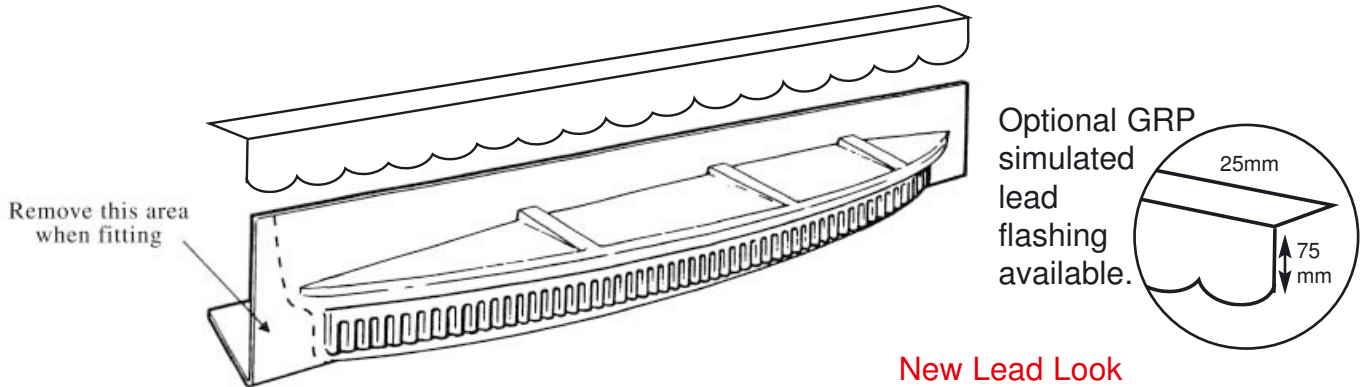

GLASS REINFORCED BOW CANOPIES

*The answer to your fitting problems
All we need is your brickwork opening size.*

**New Lead Look
Flashing Available**

MODEL	DIMENSIONS							PROJECTION
SIZE	A	B	C	1D	2D	E	F	H
1800 Canopy	250	2360	300	1900	1500	256	200	175mm
2400 Canopy	300	2830	300	2500	1900	390	250	310mm
2800 Canopy	310	3150	300	2800	2500	460	260	360mm
3400 Canopy	330	3730	300	3400	2800	590	280	490mm

Manufactured in strong rigid G.R.P. this beautifully designed canopy is available for any opening between 1500 and 3400. Available in three shades of white, chocolate brown, oak and rosewood. Cuts fitting time to a minimum and can be completed by an installer, eliminating lead work and plaster ceilings etc. No need for specialist contractors to finish the job.