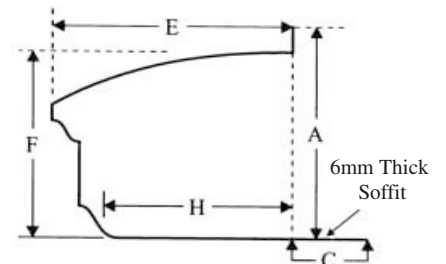

GLASS REINFORCED BOW CANOPIES

*The answer to your fitting problems
All we need is your brickwork opening size.*

**New Lead Look
Flashing Available**

MODEL	DIMENSIONS							PROJECTION
SIZE	A	B	C	1D	2D	E	F	H
1800 Canopy	250	2360	300	1900	1500	256	200	175mm
2400 Canopy	300	2830	300	2500	1900	390	250	310mm
2800 Canopy	310	3150	300	2800	2500	460	260	360mm
3400 Canopy	330	3730	300	3400	2800	590	280	490mm

Manufactured in strong rigid G.R.P. this beautifully designed canopy is available for any opening between 1500 and 3400. Available in three shades of white, chocolate brown, oak and rosewood. Cuts fitting time to a minimum and can be completed by an installer, eliminating lead work and plaster ceilings etc. No need for specialist contractors to finish the job.