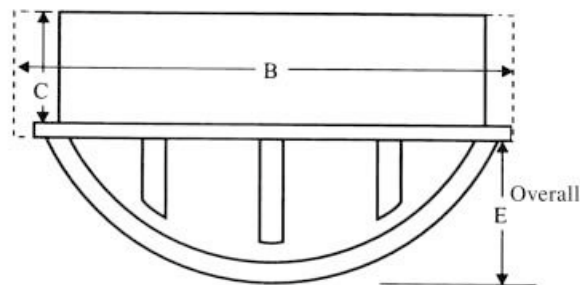

GLASS REINFORCED BOW CANOPIES

*The answer to your fitting problems
All we need is your brickwork opening size.*

**New Lead Look
Flashing Available**

MODEL	DIMENSIONS							PROJECTION
SIZE	A	B	C	1D	2D	E	F	H
1800 Canopy	250	2360	300	1900	1500	256	200	175mm
2400 Canopy	300	2830	300	2500	1900	390	250	310mm
2800 Canopy	310	3150	300	2800	2500	460	260	360mm
3400 Canopy	330	3730	300	3400	2800	590	280	490mm

Manufactured in strong rigid G.R.P. this beautifully designed canopy is available for any opening between 1500 and 3400. Available in three shades of white, chocolate brown, oak and rosewood. Cuts fitting time to a minimum and can be completed by an installer, eliminating lead work and plaster ceilings etc. No need for specialist contractors to finish the job.